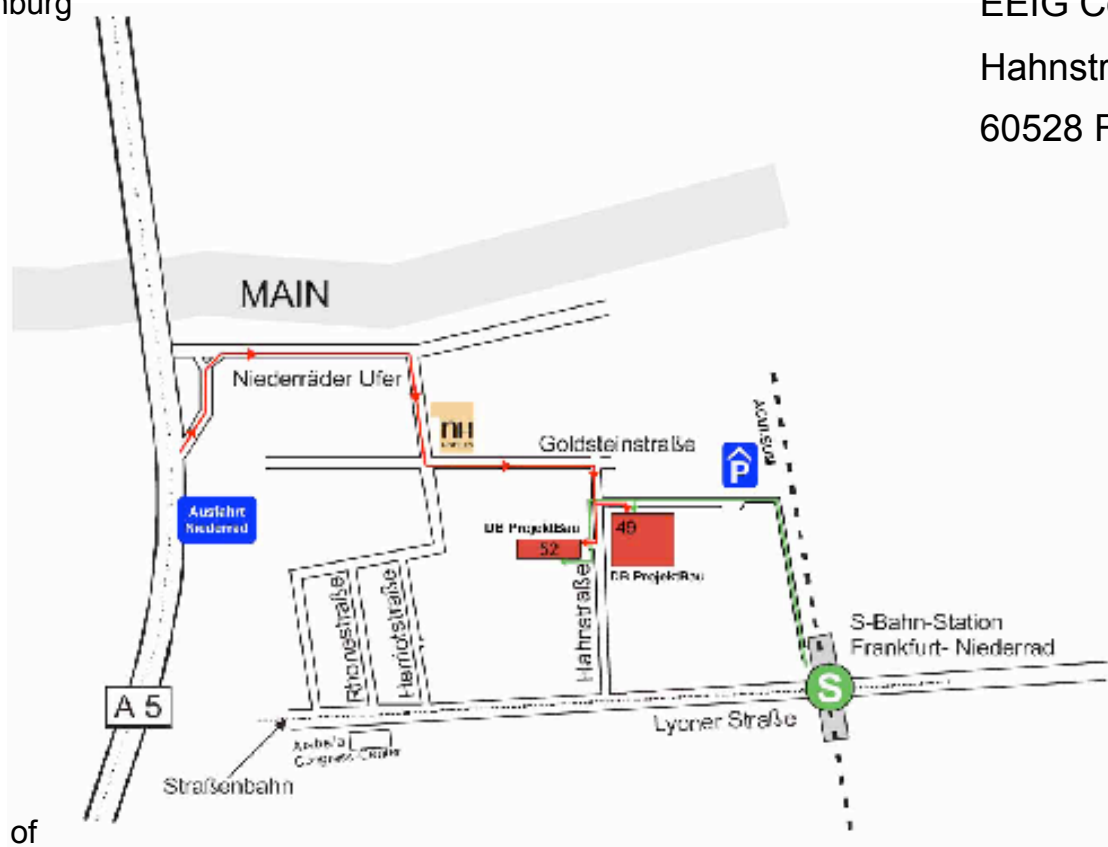

Direction of
 West-Kreuz
 Bad Homburg
 Kassel

Direction of
 Frankfurter Kreuz
 Darmstadt
 Basel

Directions

EEIG Corridor Rotterdam-Genoa EWIV

Hahnstr. 49

60528 Frankfurt am Main

-  By car
-  By train